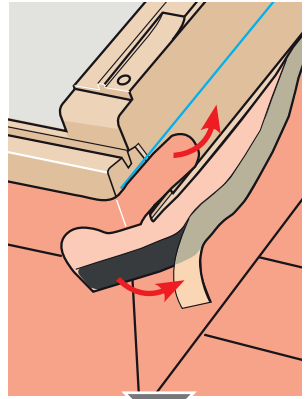

BFX 1000F ■

EN 13859-1:2014
Notified body: 0338

BFX

Flexible sheet for underlays for roofs

Reaction to fire:	Class E
Resistance to water penetration:	
- before artificial ageing:	Class W1
- after artificial ageing:	Class W1
Tensile strength in longitudinal direction:	
- before artificial ageing:	200 N/50 mm
- after artificial ageing:	120 N/50 mm
Tensile strength in transverse direction:	
- before artificial ageing:	200 N/50 mm
- after artificial ageing:	120 N/50 mm
Elongation in longitudinal direction:	
- before artificial ageing:	NPD
- after artificial ageing:	NPD
Elongation in transverse direction:	
- before artificial ageing:	NPD
- after artificial ageing:	NPD
Tear resistance:	
- longitudinal direction:	NPD
- transverse direction:	NPD
Flexibility at low temperature (pliability):	NPD
Artificial ageing behavior, concerning:	
- resistance to water penetration:	NPD
- tensile strength:	NPD