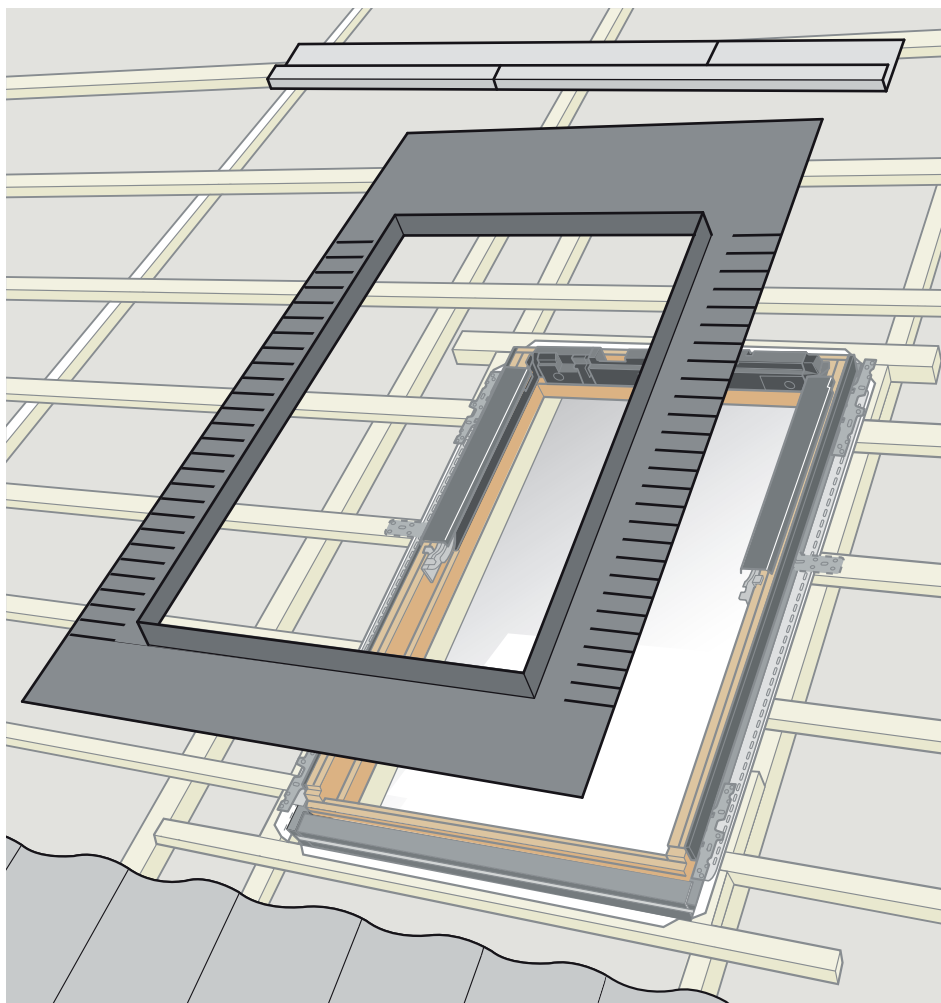

BFX 1000F ■

EN 13859-1:2014
Notified body: 0338

BFX

Flexible sheet for underlays for roofs

Reaction to fire:	Class E
Resistance to water penetration:	
- before artificial ageing:	Class W1
- after artificial ageing:	Class W1
Tensile strength in longitudinal direction:	
- before artificial ageing:	200 N/50 mm
- after artificial ageing:	120 N/50 mm
Tensile strength in transverse direction:	
- before artificial ageing:	200 N/50 mm
- after artificial ageing:	120 N/50 mm
Elongation in longitudinal direction:	
- before artificial ageing:	NPD
- after artificial ageing:	NPD
Elongation in transverse direction:	
- before artificial ageing:	NPD
- after artificial ageing:	NPD
Tear resistance:	
- longitudinal direction:	NPD
- transverse direction:	NPD
Flexibility at low temperature (pliability):	NPD
Artificial ageing behavior, concerning:	
- resistance to water penetration:	NPD
- tensile strength:	NPD