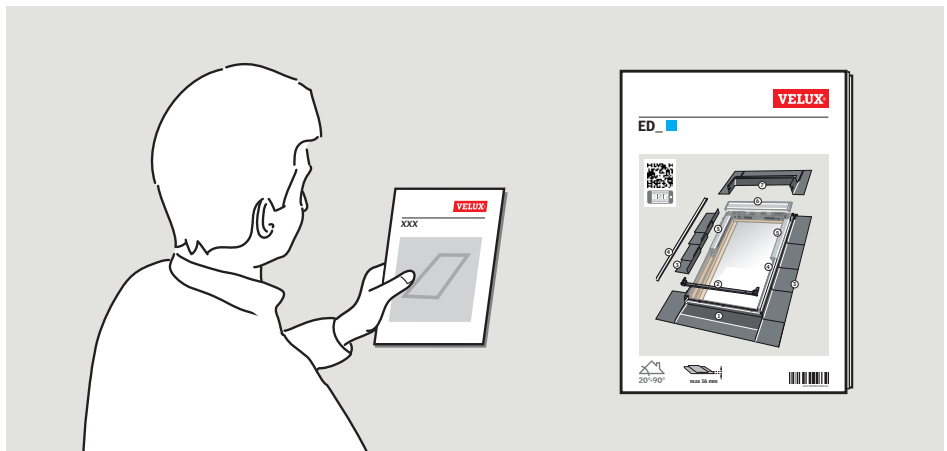

BFX 1000F ■

EN 13859-1:2014
Notified body: 0338

BFX

Flexible sheet for underlays for roofs

Reaction to fire:	Class E
Resistance to water penetration:	
- before artificial ageing:	Class W1
- after artificial ageing:	Class W1
Tensile strength in longitudinal direction:	
- before artificial ageing:	200 N/50 mm
- after artificial ageing:	120 N/50 mm
Tensile strength in transverse direction:	
- before artificial ageing:	200 N/50 mm
- after artificial ageing:	120 N/50 mm
Elongation in longitudinal direction:	
- before artificial ageing:	NPD
- after artificial ageing:	NPD
Elongation in transverse direction:	
- before artificial ageing:	NPD
- after artificial ageing:	NPD
Tear resistance:	
- longitudinal direction:	NPD
- transverse direction:	NPD
Flexibility at low temperature (pliability):	NPD
Artificial ageing behavior, concerning:	
- resistance to water penetration:	NPD
- tensile strength:	NPD