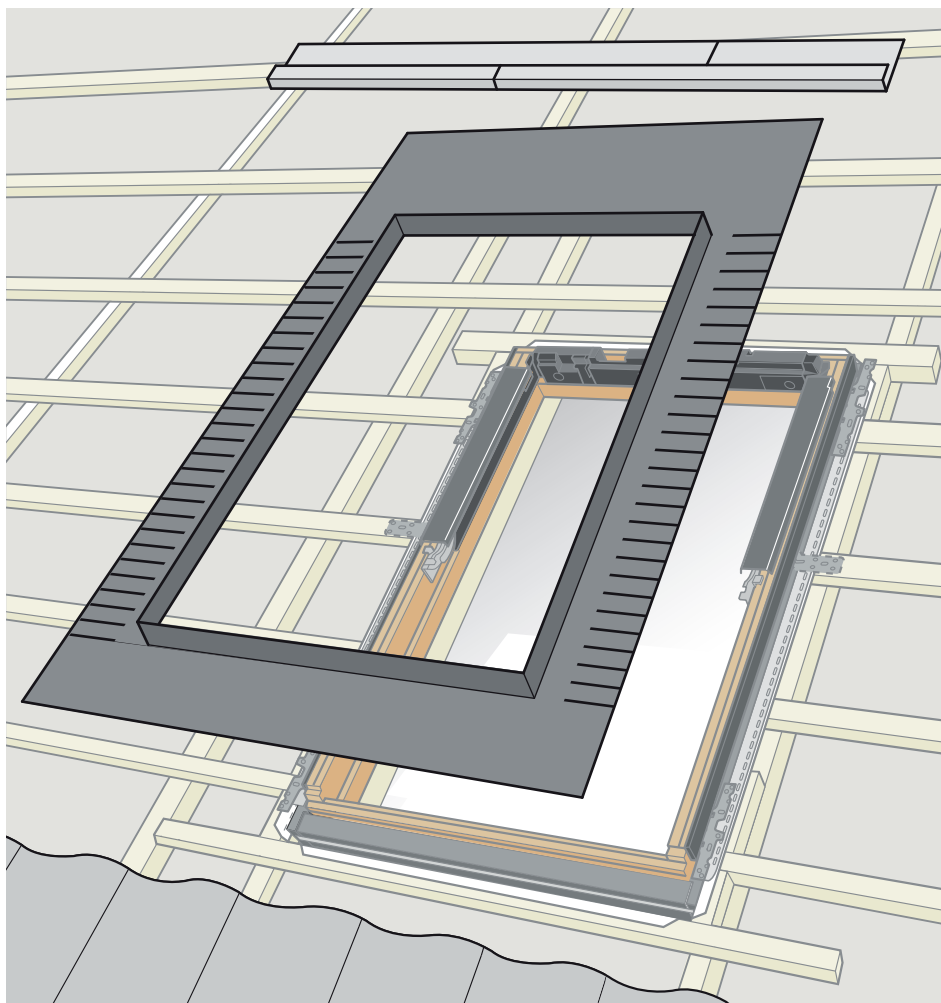

BFX 1000F ■

EN 13859-1:2014
Notified body: 0338

BFX

Flexible sheet for underlays for roofs

Reaction to fire:	Class E
Resistance to water penetration:	
- before artificial ageing:	Class W1
- after artificial ageing:	Class W1
Tensile strength in longitudinal direction:	
- before artificial ageing:	200 N/50 mm
- after artificial ageing:	120 N/50 mm
Tensile strength in transverse direction:	
- before artificial ageing:	200 N/50 mm
- after artificial ageing:	120 N/50 mm
Elongation in longitudinal direction:	
- before artificial ageing:	NPD
- after artificial ageing:	NPD
Elongation in transverse direction:	
- before artificial ageing:	NPD
- after artificial ageing:	NPD
Tear resistance:	
- longitudinal direction:	NPD
- transverse direction:	NPD
Flexibility at low temperature (pliability):	NPD
Artificial ageing behavior, concerning:	
- resistance to water penetration:	NPD
- tensile strength:	NPD