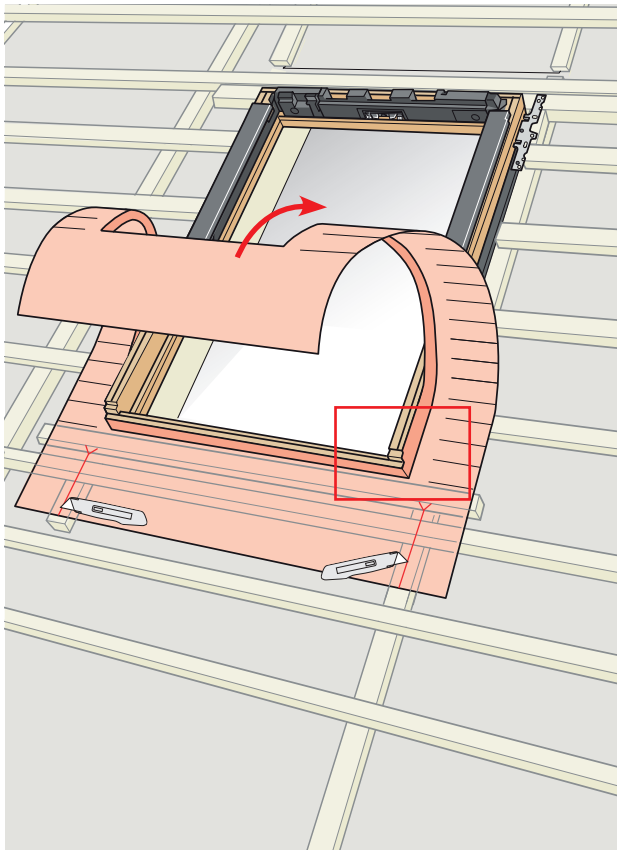

BFX 1000F ■

EN 13859-1:2014
Notified body: 0338

BFX

Flexible sheet for underlays for roofs

Reaction to fire:	Class E
Resistance to water penetration:	
- before artificial ageing:	Class W1
- after artificial ageing:	Class W1
Tensile strength in longitudinal direction:	
- before artificial ageing:	200 N/50 mm
- after artificial ageing:	120 N/50 mm
Tensile strength in transverse direction:	
- before artificial ageing:	200 N/50 mm
- after artificial ageing:	120 N/50 mm
Elongation in longitudinal direction:	
- before artificial ageing:	NPD
- after artificial ageing:	NPD
Elongation in transverse direction:	
- before artificial ageing:	NPD
- after artificial ageing:	NPD
Tear resistance:	
- longitudinal direction:	NPD
- transverse direction:	NPD
Flexibility at low temperature (pliability):	NPD
Artificial ageing behavior, concerning:	
- resistance to water penetration:	NPD
- tensile strength:	NPD