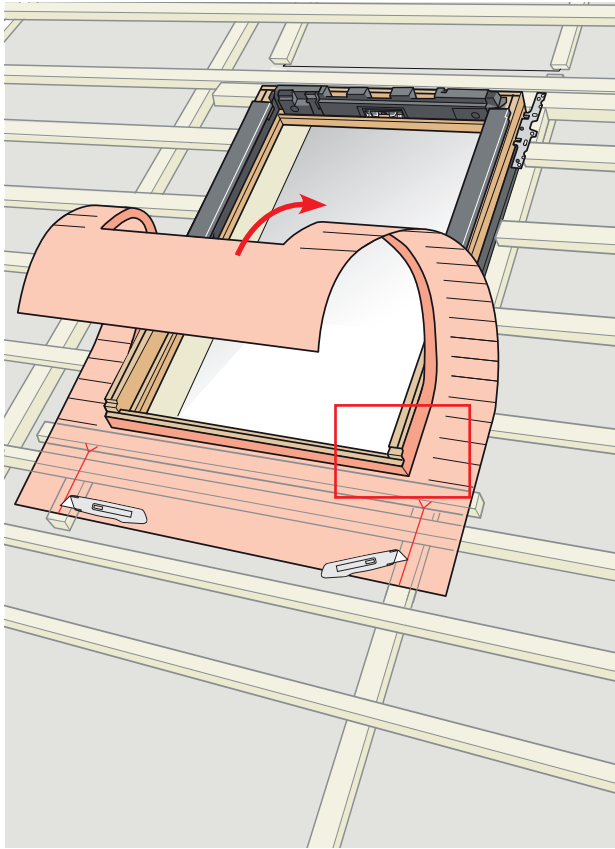

BFX 1000F ■

EN 13859-1:2014
Notified body: 0338

BFX

Flexible sheet for underlays for roofs

Reaction to fire:	Class E
Resistance to water penetration:	
- before artificial ageing:	Class W1
- after artificial ageing:	Class W1
Tensile strength in longitudinal direction:	
- before artificial ageing:	200 N/50 mm
- after artificial ageing:	120 N/50 mm
Tensile strength in transverse direction:	
- before artificial ageing:	200 N/50 mm
- after artificial ageing:	120 N/50 mm
Elongation in longitudinal direction:	
- before artificial ageing:	NPD
- after artificial ageing:	NPD
Elongation in transverse direction:	
- before artificial ageing:	NPD
- after artificial ageing:	NPD
Tear resistance:	
- longitudinal direction:	NPD
- transverse direction:	NPD
Flexibility at low temperature (pliability):	NPD
Artificial ageing behavior, concerning:	
- resistance to water penetration:	NPD
- tensile strength:	NPD