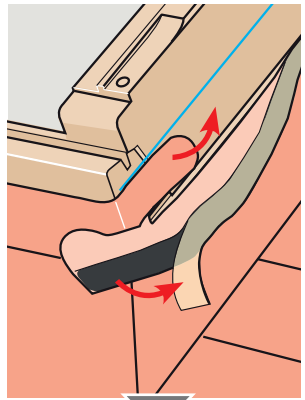

BFX 1000F ■

EN 13859-1:2014
Notified body: 0338

BFX

Flexible sheet for underlays for roofs

Reaction to fire:	Class E
Resistance to water penetration:	
- before artificial ageing:	Class W1
- after artificial ageing:	Class W1
Tensile strength in longitudinal direction:	
- before artificial ageing:	200 N/50 mm
- after artificial ageing:	120 N/50 mm
Tensile strength in transverse direction:	
- before artificial ageing:	200 N/50 mm
- after artificial ageing:	120 N/50 mm
Elongation in longitudinal direction:	
- before artificial ageing:	NPD
- after artificial ageing:	NPD
Elongation in transverse direction:	
- before artificial ageing:	NPD
- after artificial ageing:	NPD
Tear resistance:	
- longitudinal direction:	NPD
- transverse direction:	NPD
Flexibility at low temperature (pliability):	NPD
Artificial ageing behavior, concerning:	
- resistance to water penetration:	NPD
- tensile strength:	NPD