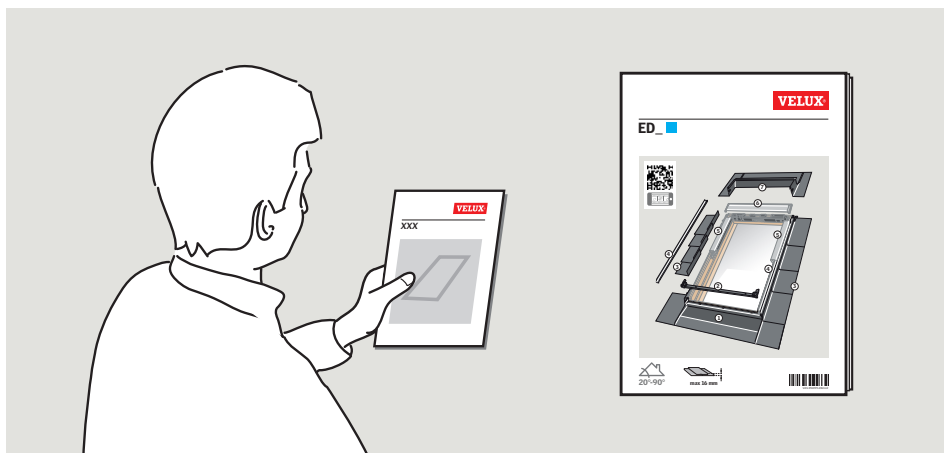

BFX 1000F ■

EN 13859-1:2014
Notified body: 0338

BFX

Flexible sheet for underlays for roofs

Reaction to fire:	Class E
Resistance to water penetration:	
- before artificial ageing:	Class W1
- after artificial ageing:	Class W1
Tensile strength in longitudinal direction:	
- before artificial ageing:	200 N/50 mm
- after artificial ageing:	120 N/50 mm
Tensile strength in transverse direction:	
- before artificial ageing:	200 N/50 mm
- after artificial ageing:	120 N/50 mm
Elongation in longitudinal direction:	
- before artificial ageing:	NPD
- after artificial ageing:	NPD
Elongation in transverse direction:	
- before artificial ageing:	NPD
- after artificial ageing:	NPD
Tear resistance:	
- longitudinal direction:	NPD
- transverse direction:	NPD
Flexibility at low temperature (pliability):	NPD
Artificial ageing behavior, concerning:	
- resistance to water penetration:	NPD
- tensile strength:	NPD