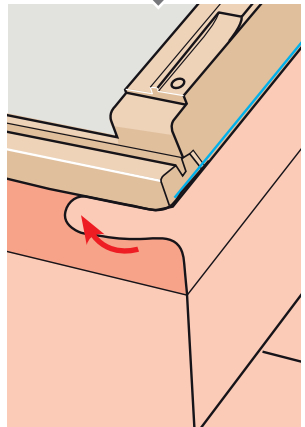

BFX 1000F ■

EN 13859-1:2014
Notified body: 0338

BFX

Flexible sheet for underlays for roofs

Reaction to fire:	Class E
Resistance to water penetration:	
- before artificial ageing:	Class W1
- after artificial ageing:	Class W1
Tensile strength in longitudinal direction:	
- before artificial ageing:	200 N/50 mm
- after artificial ageing:	120 N/50 mm
Tensile strength in transverse direction:	
- before artificial ageing:	200 N/50 mm
- after artificial ageing:	120 N/50 mm
Elongation in longitudinal direction:	
- before artificial ageing:	NPD
- after artificial ageing:	NPD
Elongation in transverse direction:	
- before artificial ageing:	NPD
- after artificial ageing:	NPD
Tear resistance:	
- longitudinal direction:	NPD
- transverse direction:	NPD
Flexibility at low temperature (pliability):	NPD
Artificial ageing behavior, concerning:	
- resistance to water penetration:	NPD
- tensile strength:	NPD