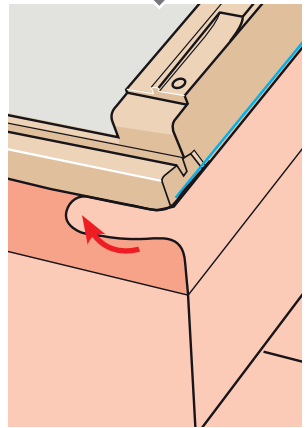

BFX 1000F ■

EN 13859-1:2014
Notified body: 0338

BFX

Flexible sheet for underlays for roofs

Reaction to fire:	Class E
Resistance to water penetration:	
- before artificial ageing:	Class W1
- after artificial ageing:	Class W1
Tensile strength in longitudinal direction:	
- before artificial ageing:	200 N/50 mm
- after artificial ageing:	120 N/50 mm
Tensile strength in transverse direction:	
- before artificial ageing:	200 N/50 mm
- after artificial ageing:	120 N/50 mm
Elongation in longitudinal direction:	
- before artificial ageing:	NPD
- after artificial ageing:	NPD
Elongation in transverse direction:	
- before artificial ageing:	NPD
- after artificial ageing:	NPD
Tear resistance:	
- longitudinal direction:	NPD
- transverse direction:	NPD
Flexibility at low temperature (pliability):	NPD
Artificial ageing behavior, concerning:	
- resistance to water penetration:	NPD
- tensile strength:	NPD