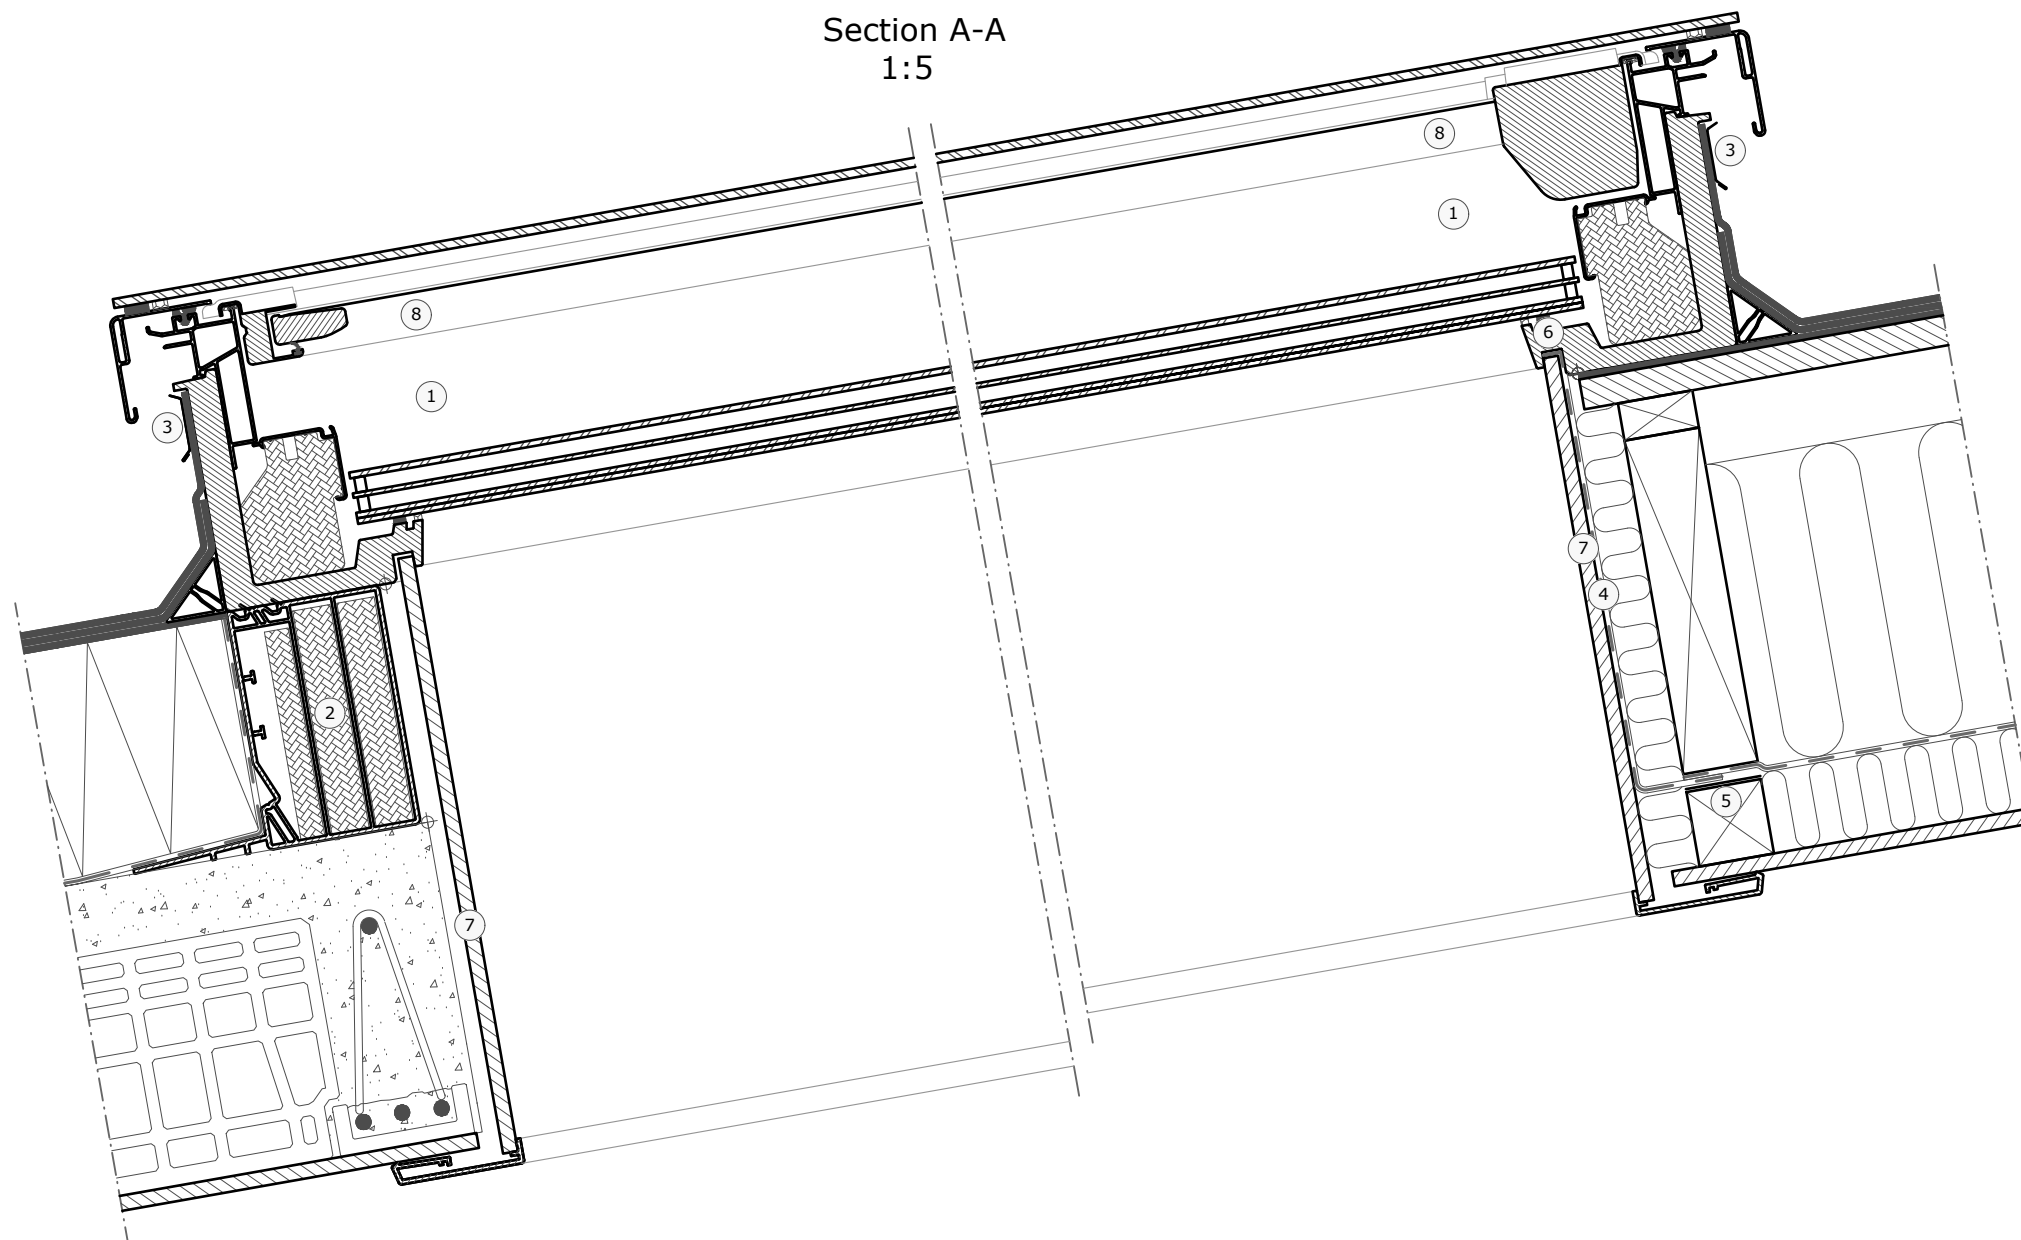

Section A-A
1:5

- ① VELUX Flat-roof (CFU + ISU 2093 2°-15°)
- ② VELUX Extension frame (ZCU 0015 0°-15°)
- ③ VELUX Securing kit (ZZZ 210U)
- ④ VELUX vapour barrier (BBX)
- ⑤ VELUX vapour barrier tape (BBX)
- ⑥ Gasket on BBX in window rebate
- ⑦ VELUX Lining (LSF)
- ⑧ VELUX Cloth (MSU)

Roof covering:

VELUX Products:

VELUX Flat-roof sizes:

Size	W	H
060060	600	600
080080	800	800
090060	900	600
090090	900	900
100100	1000	1000
120090	1200	900
120120	1200	1200
150100	1500	1000
150150	1500	1500

Scale:
1:5

Note: When installing VELUX Roof Windows, flashings and installation products, the manufacturers instructions and current building and fire regulations, where applicable, must be met.