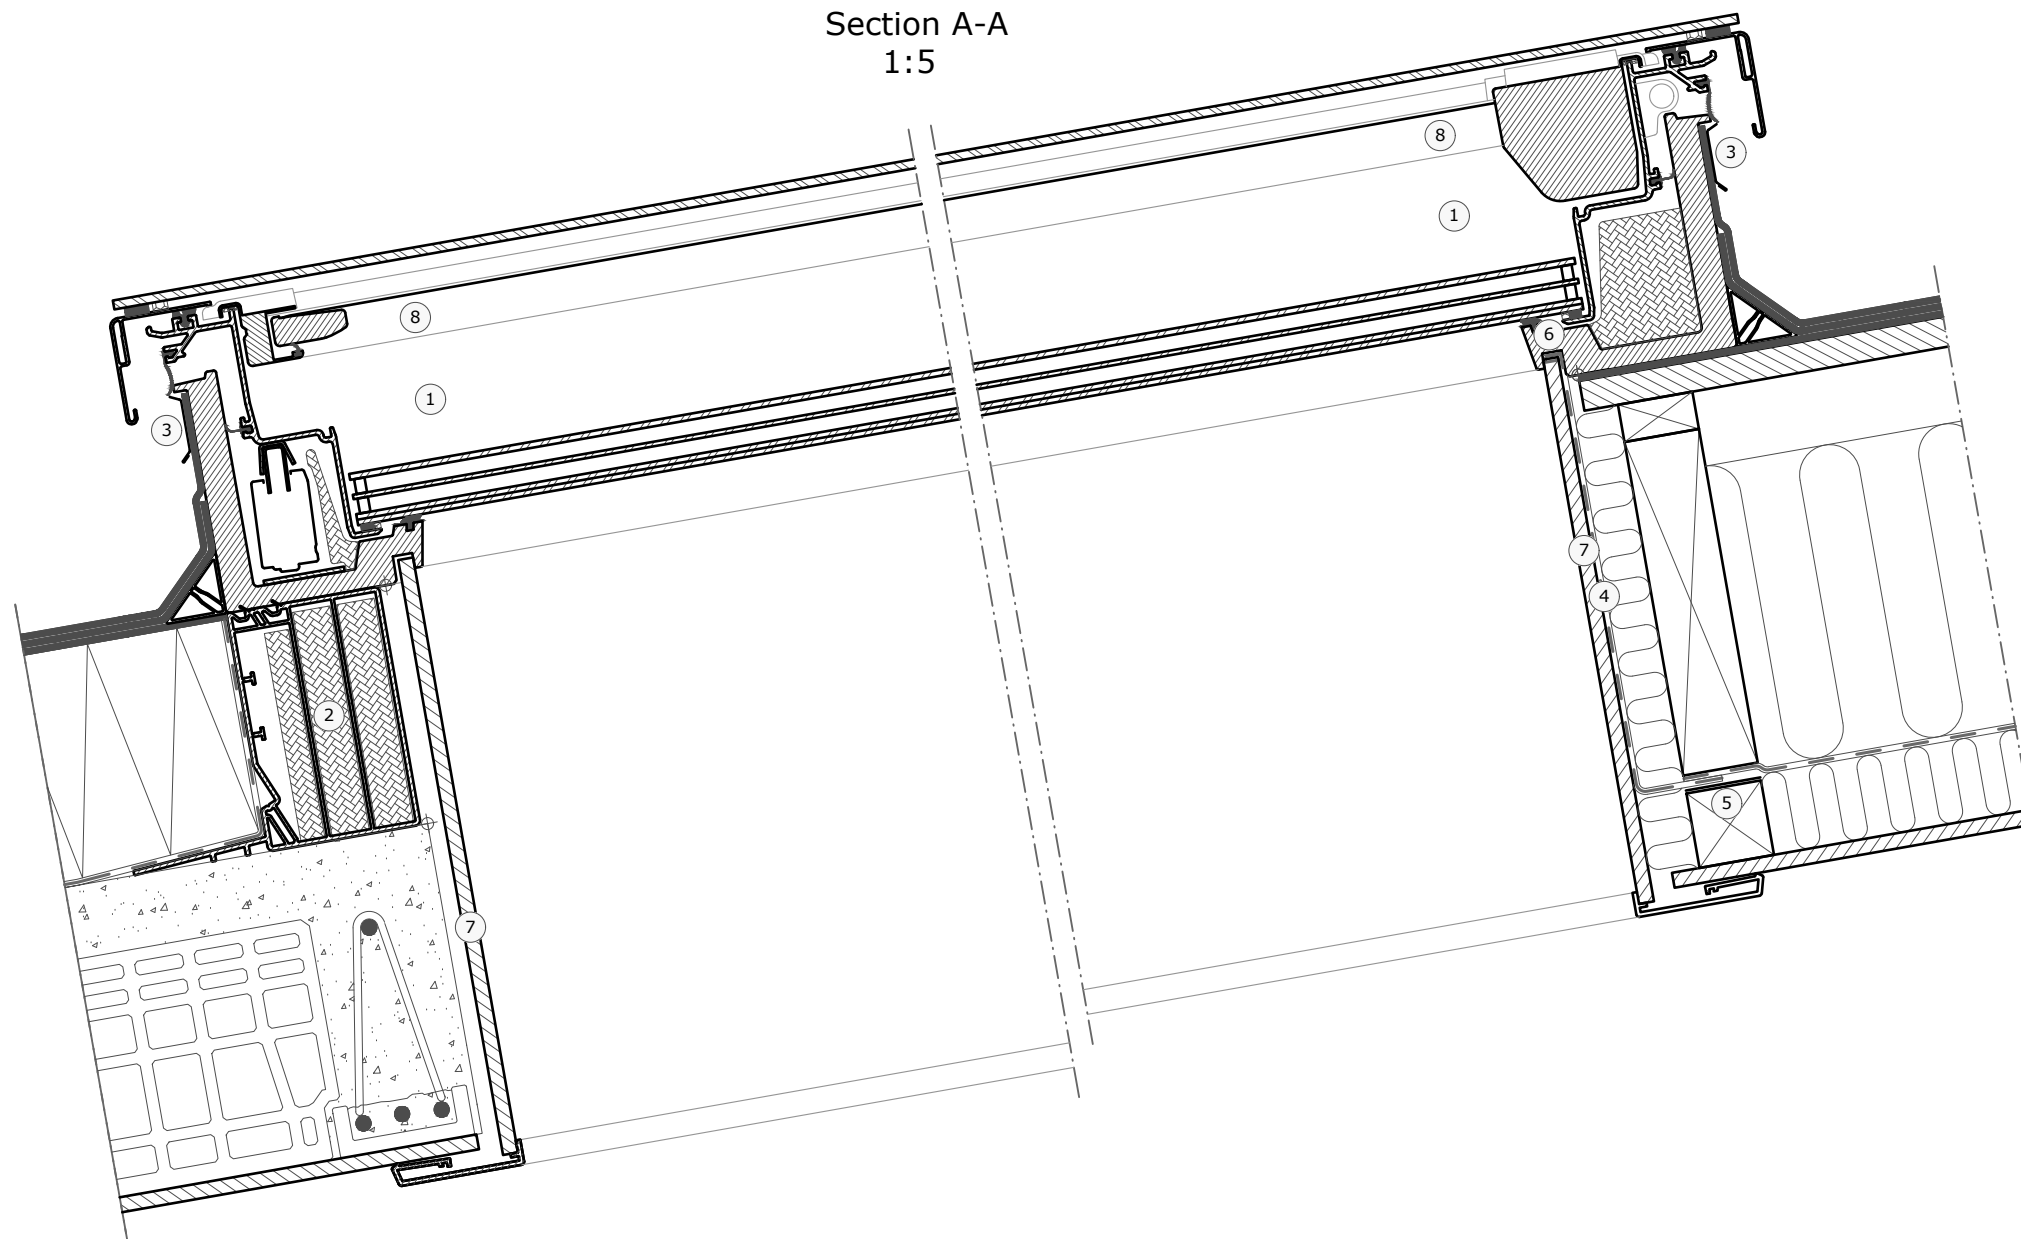

Section A-A
1:5

- ① VELUX Flat-roof (CVU + ISU 2093 2°-15°)
- ② VELUX Extension frame (ZCU 0015 0°-15°)
- ③ VELUX Securing kit (ZZZ 210U)
- ④ VELUX vapour barrier (BBX)
- ⑤ VELUX vapour barrier tape (BBX)
- ⑥ Gasket on BBX in window rebate
- ⑦ VELUX Lining (LSF)
- ⑧ VELUX Cloth (MSU)

Roof covering:

VELUX Products:

VELUX Flat-roof sizes:

Size	W	H
060060	600	600
080080	800	800
090060	900	600
090090	900	900
100100	1000	1000
120090	1200	900
120120	1200	1200
150100	1500	1000
150150	1500	1500

Scale:
1:5

Note: When installing VELUX Roof Windows, flashings and installation products, the manufacturers instructions and current building and fire regulations, where applicable, must be met.