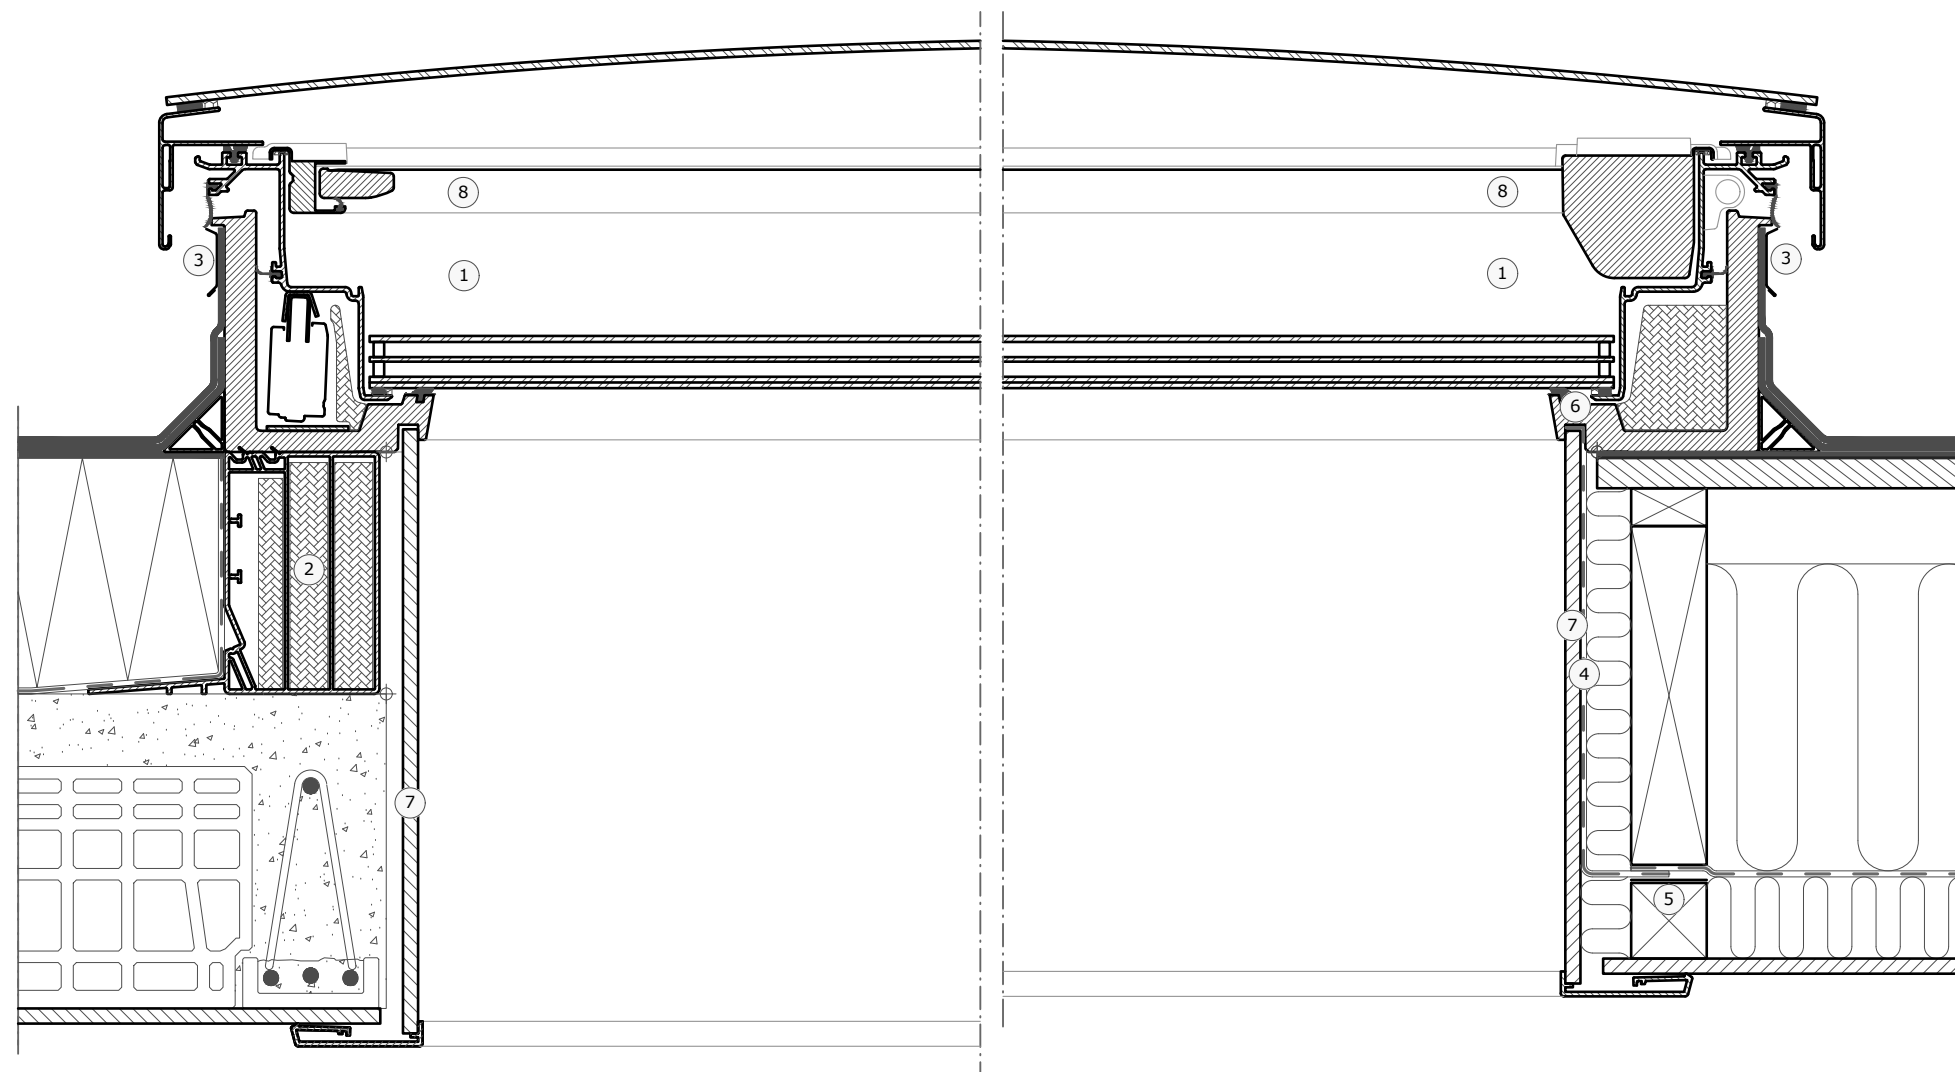

A

A

Section A-A
1:5

- ① VELUX Flat-roof (CVU + ISU 1093 0°-15°)
- ② VELUX Extension frame (ZCU 0015 0°-15°)
- ③ VELUX Securing kit (ZZZ 210U)
- ④ VELUX vapour barrier (BBX)
- ⑤ VELUX vapour barrier tape (BBX)
- ⑥ Gasket on BBX in window rebate
- ⑦ VELUX Lining (LSF)
- ⑧ VELUX Cloth (MSU)

Roof covering:

Felt

VELUX Products:

ISU
1093
0°-15°

CVU
0°-15°

ZZZ
210U

LSF

ZCU
0015
0°-15°

MSU

BBX

VELUX Flat-roof sizes:

Size	W	H
060060	600	600
080080	800	800
090060	900	600
090090	900	900
100100	1000	1000
120090	1200	900
120120	1200	1200
150100	1500	1000
150150	1500	1500

© VELUX GROUP ® VELUX, VELUX logo are registered trademarks

VELUX

File name: CVU+ZCU-VAS-414-0320

Drawing no.:---

SCo: ---

Create date:
13.03.2020

Rev. date:

Format:
A3

Scale:
1:5